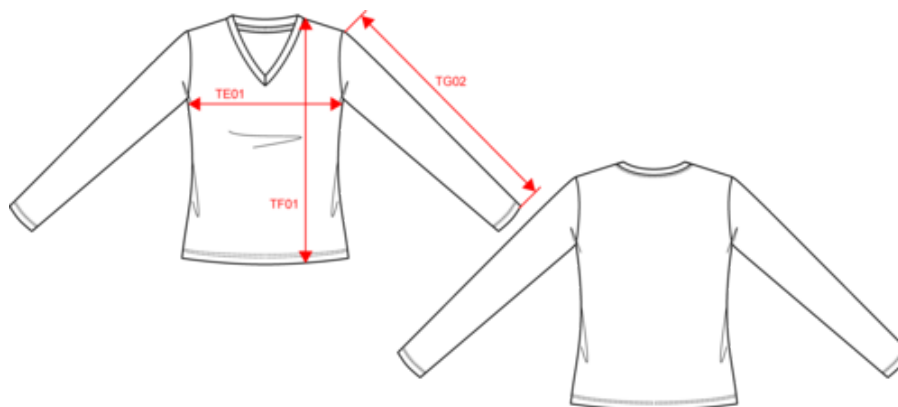

KARIBAN

K382

Ladies' long-sleeved V-neck T-shirt

- Enzyme-washed, fashionable fit t-shirt, a must-have for professionals.
- Soft to the touch and excellent printability.
- Large choice of colours.

100% enzyme-washed combed cotton (Oxford Grey: 90% cotton/10% viscose). Fitted style. Neck tape (Oxford Grey contrast neck tape for all colours, except for White body where neck tape is White and Oxford Grey body where neck tape is Dark Grey). Twin needle finishing at the cuffs and hem.

K382

Ladies' long-sleeved V-neck T-shirt

Dimensions (cm)

Measurements in cm	S	M	L	XL	XXL	3XL
TE01 - 1/2 chest width at 1.5cm below armhole	46.00	49.00	52.00	55.00	58.00	61.00
TF01 - Total height from HSP	62.00	64.00	66.00	68.00	70.00	72.00
TG02 - Long sleeve length	58.75	59.75	60.75	61.75	62.75	63.75